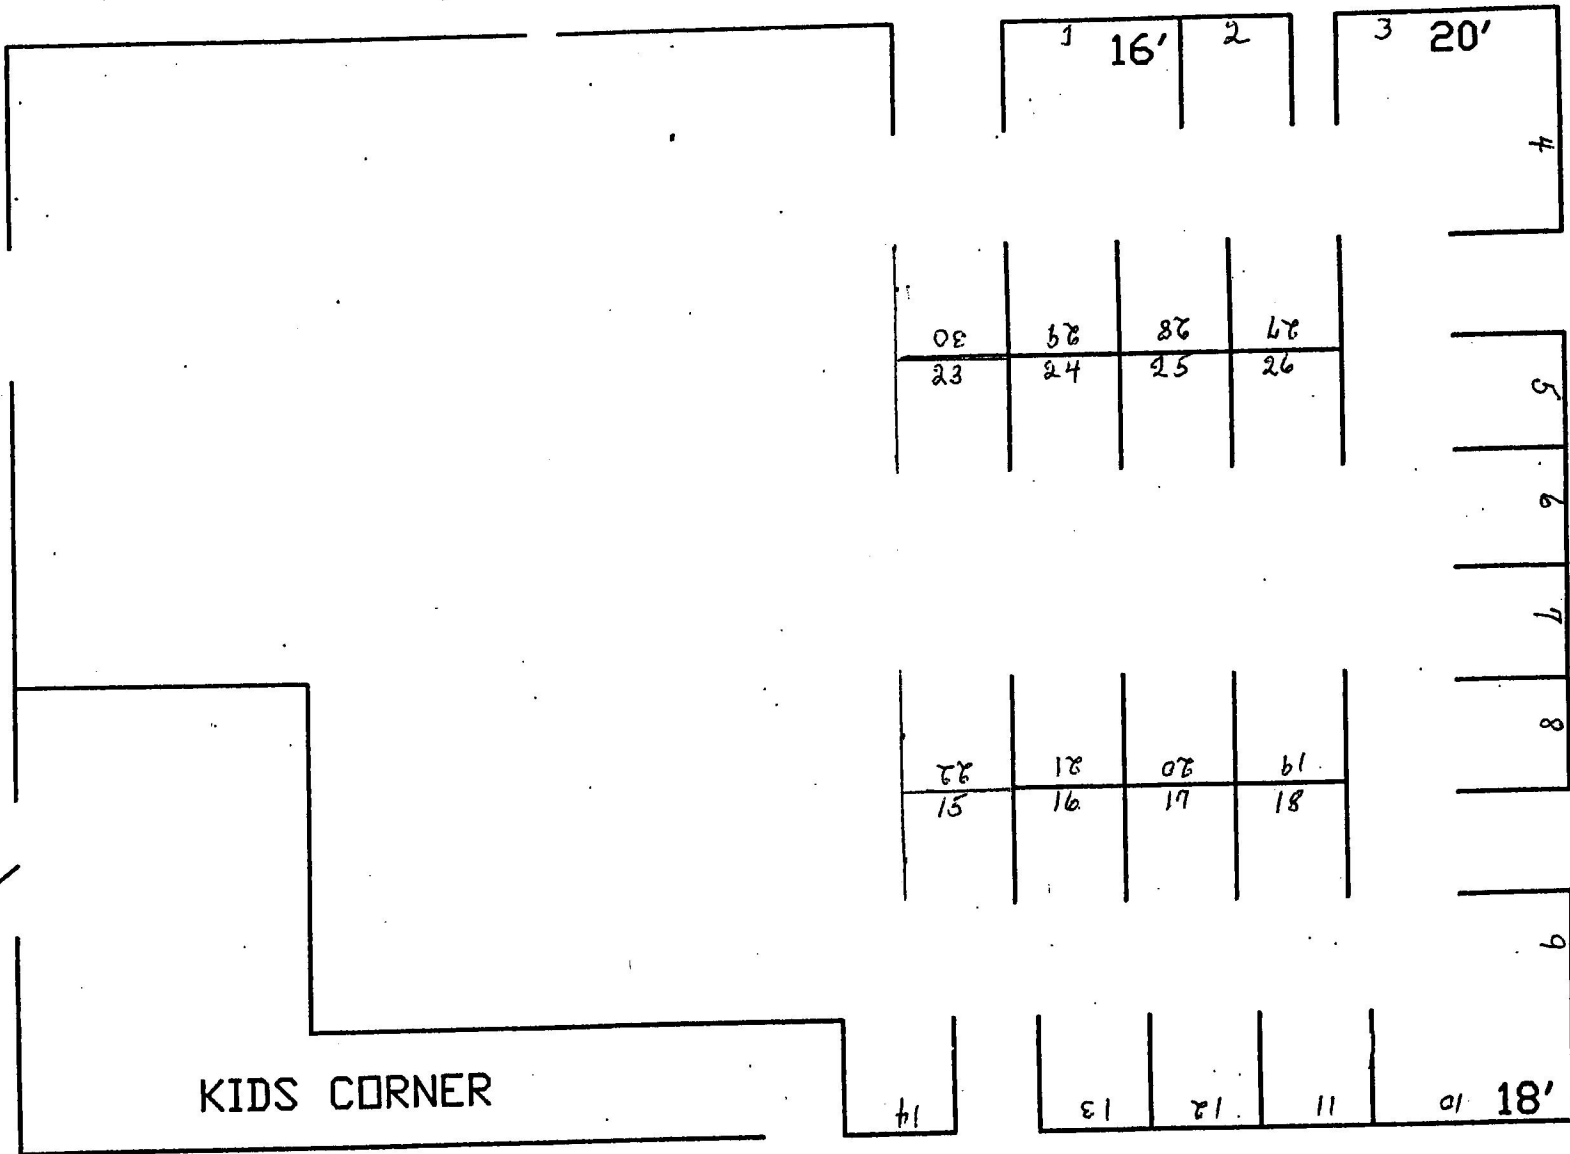

KITCHEN

12' OVERHEAD DOORS

EXPOSITION GARDENS
 YOUTH BUILDING - INSIDE SPACE
 PEORIA, ILLINOIS

ALL BOOTHS 10' X 10' EXCEPT WHERE NOTED